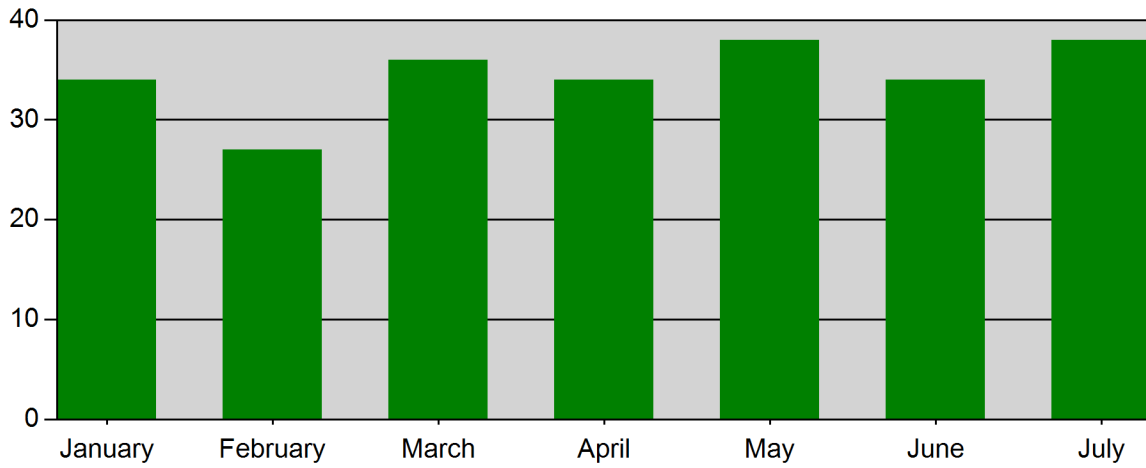

Royersford Fire Dept.

Royersford, PA

This report was generated on 8/2/2018 1:14:20 PM

Incidents by Month for Month Range

Start Month: January | End Month: July | Year: 2018

MONTH	INCIDENTS
January	34
February	27
March	36
April	34
May	38
June	34
July	38

Only REVIEWED incidents included